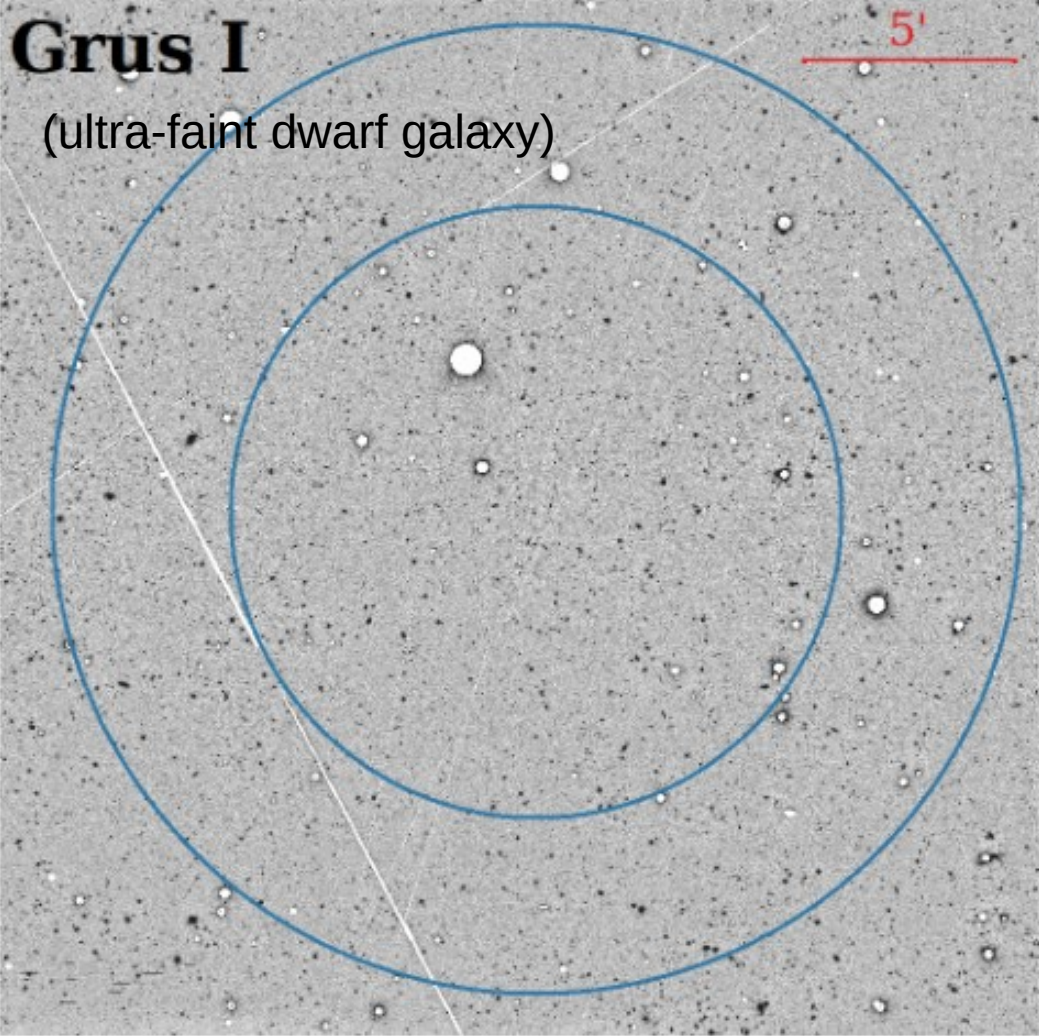

Upcoming Dates:

- Wed, 4/6: Problem Set Due
- Mon, 4/11: Midterm #2
- Fri, 4/15: Paper draft due

- Midterm review

Andromeda (M31) Galaxy

M87 galaxy

Small Magellanic Cloud

Grus I

(ultra-faint dwarf galaxy)

Indus II

(thought to be ultra-faint dwarf galaxy, but later deemed a false-positive)

HUBBLE-DE VAUCOULEURS DIAGRAM (Galaxy Classification)