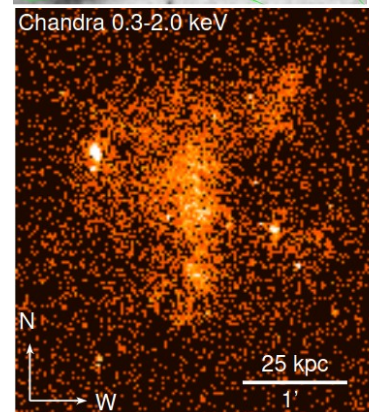

W13L2 – Galaxy Clusters

PSet #7: due Monday, April 25

Virgo Supercluster

Intergalactic Medium in "Stephen's Quintet" (~85 Mpc)

NGC 7319

NGC 7318a

NGC 7318b

NGC 7317

Tidal Tails

NGC 7320
(not physically
associated)

Stephen's Quintet: Lots of X-ray emission where there are no galaxies!

Galaxy Clusters (out to ~600 Mpc)

<https://www.sdss.org/science/orangepie/>