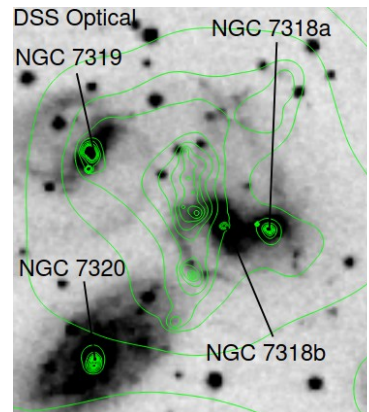

W13L2 – Galaxy Clusters

PSet #7: due Monday, April 25

Virgo Supercluster

Intergalactic Medium in "Stephen's Quintet" (~85 Mpc)

NGC 7319

NGC 7318a

NGC 7318b

NGC 7317

Tidal Tails

NGC 7320
(not physically
associated)

Stephen's Quintet: Lots of X-ray emission where there are no galaxies!

Galaxy Clusters (out to ~600 Mpc)

<https://www.sdss.org/science/orangepie/>