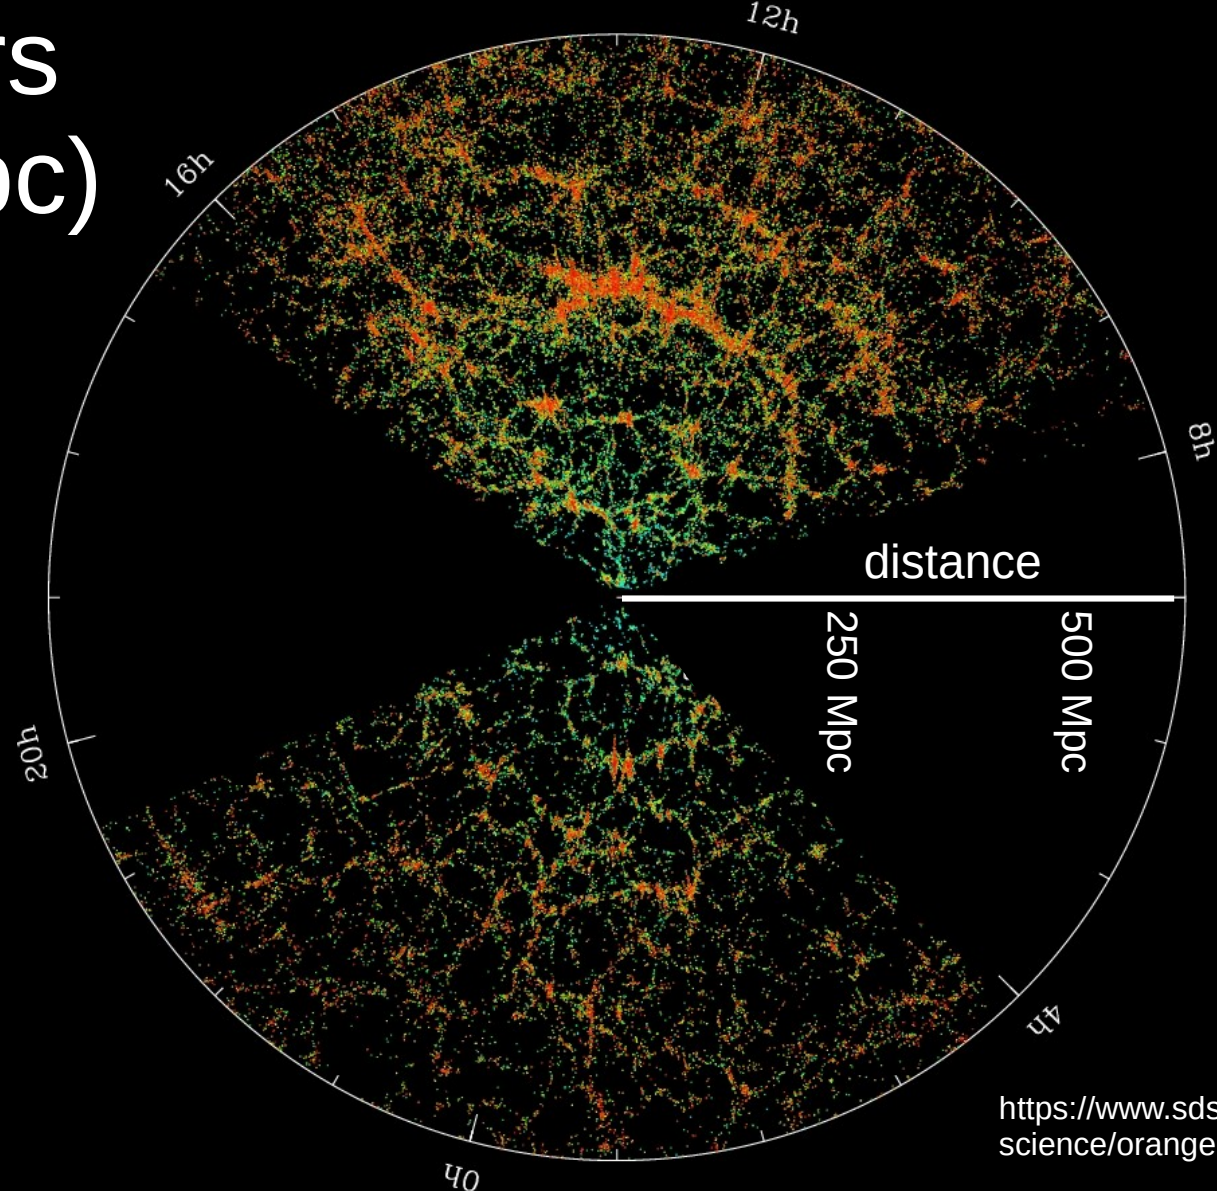

W13L2 – Galaxy Clusters

PSet #7: due Monday, April 25

Virgo Supercluster

Intergalactic Medium in "Stephen's Quintet" (~85 Mpc)

NGC 7319

NGC 7318a

NGC 7318b

NGC 7317

Tidal Tails

NGC 7320
(not physically
associated)

Stephen's Quintet: Lots of X-ray emission where there are no galaxies!

Galaxy Clusters (out to ~600 Mpc)

<https://www.sdss.org/science/orangepie/>