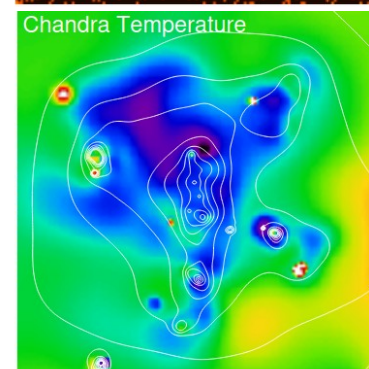

W13L2 – Galaxy Clusters

PSet #7: due Monday, April 25

Virgo Supercluster

Intergalactic Medium in "Stephen's Quintet" (~85 Mpc)

NGC 7319

NGC 7318a

NGC 7318b

NGC 7317

Tidal Tails

NGC 7320
(not physically
associated)

Stephen's Quintet: Lots of X-ray emission where there are no galaxies!

Galaxy Clusters (out to ~600 Mpc)

<https://www.sdss.org/science/orangepie/>