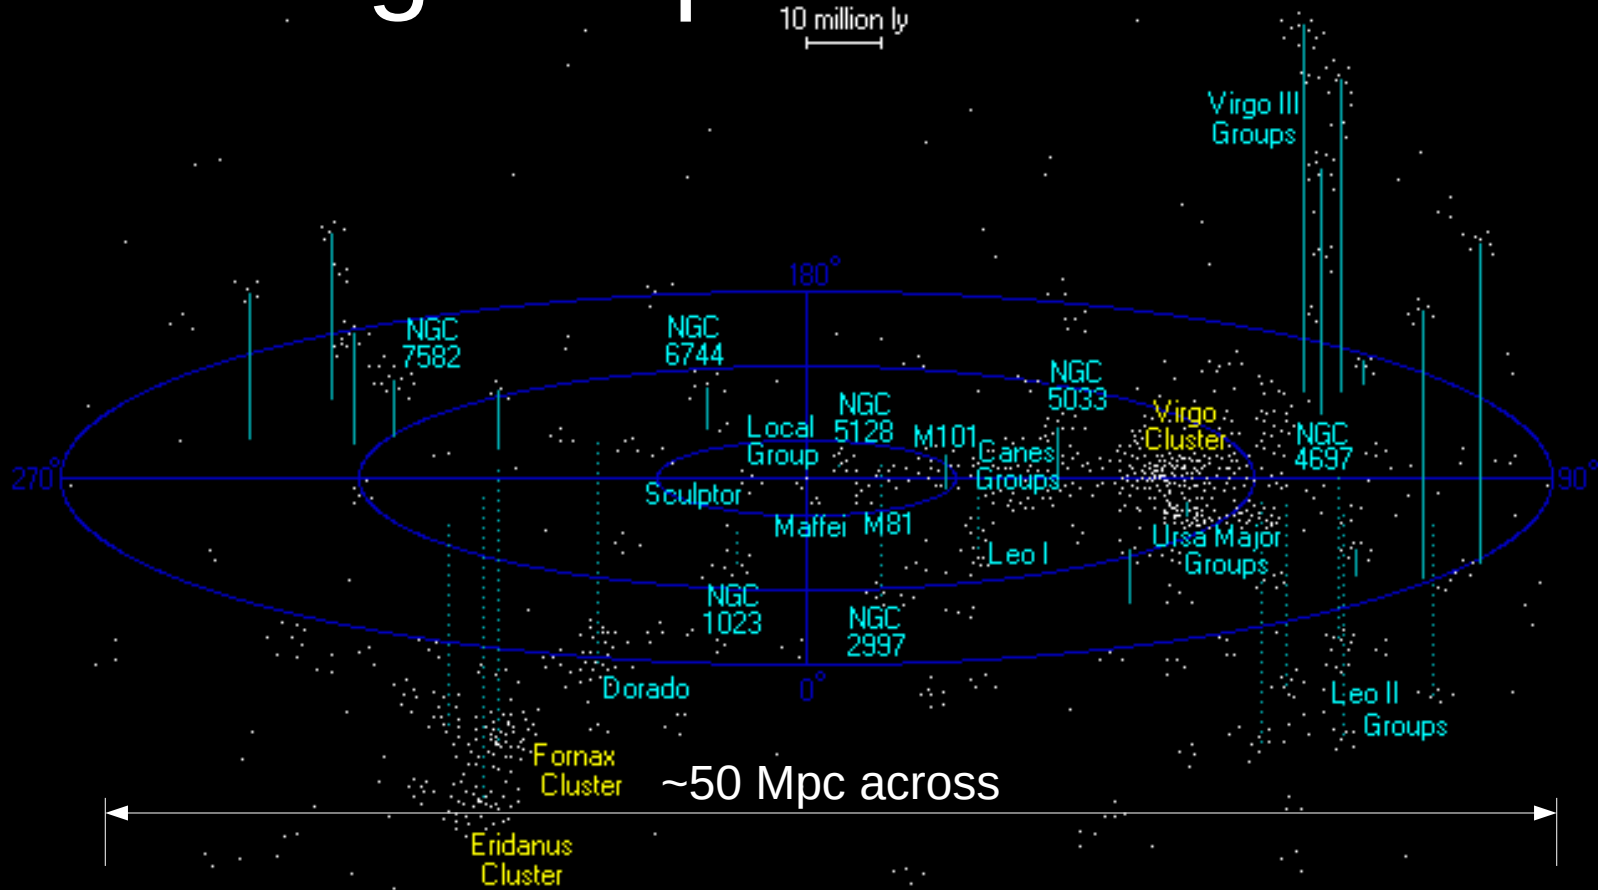

W13L2 – Galaxy Clusters

PSet #7: due Monday, April 25

Virgo Supercluster

Intergalactic Medium in "Stephen's Quintet" (~85 Mpc)

NGC 7319

NGC 7318a

NGC 7318b

NGC 7317

Tidal Tails

NGC 7320
(not physically
associated)

Stephen's Quintet: Lots of X-ray emission where there are no galaxies!

Galaxy Clusters (out to ~600 Mpc)

<https://www.sdss.org/science/orangepie/>