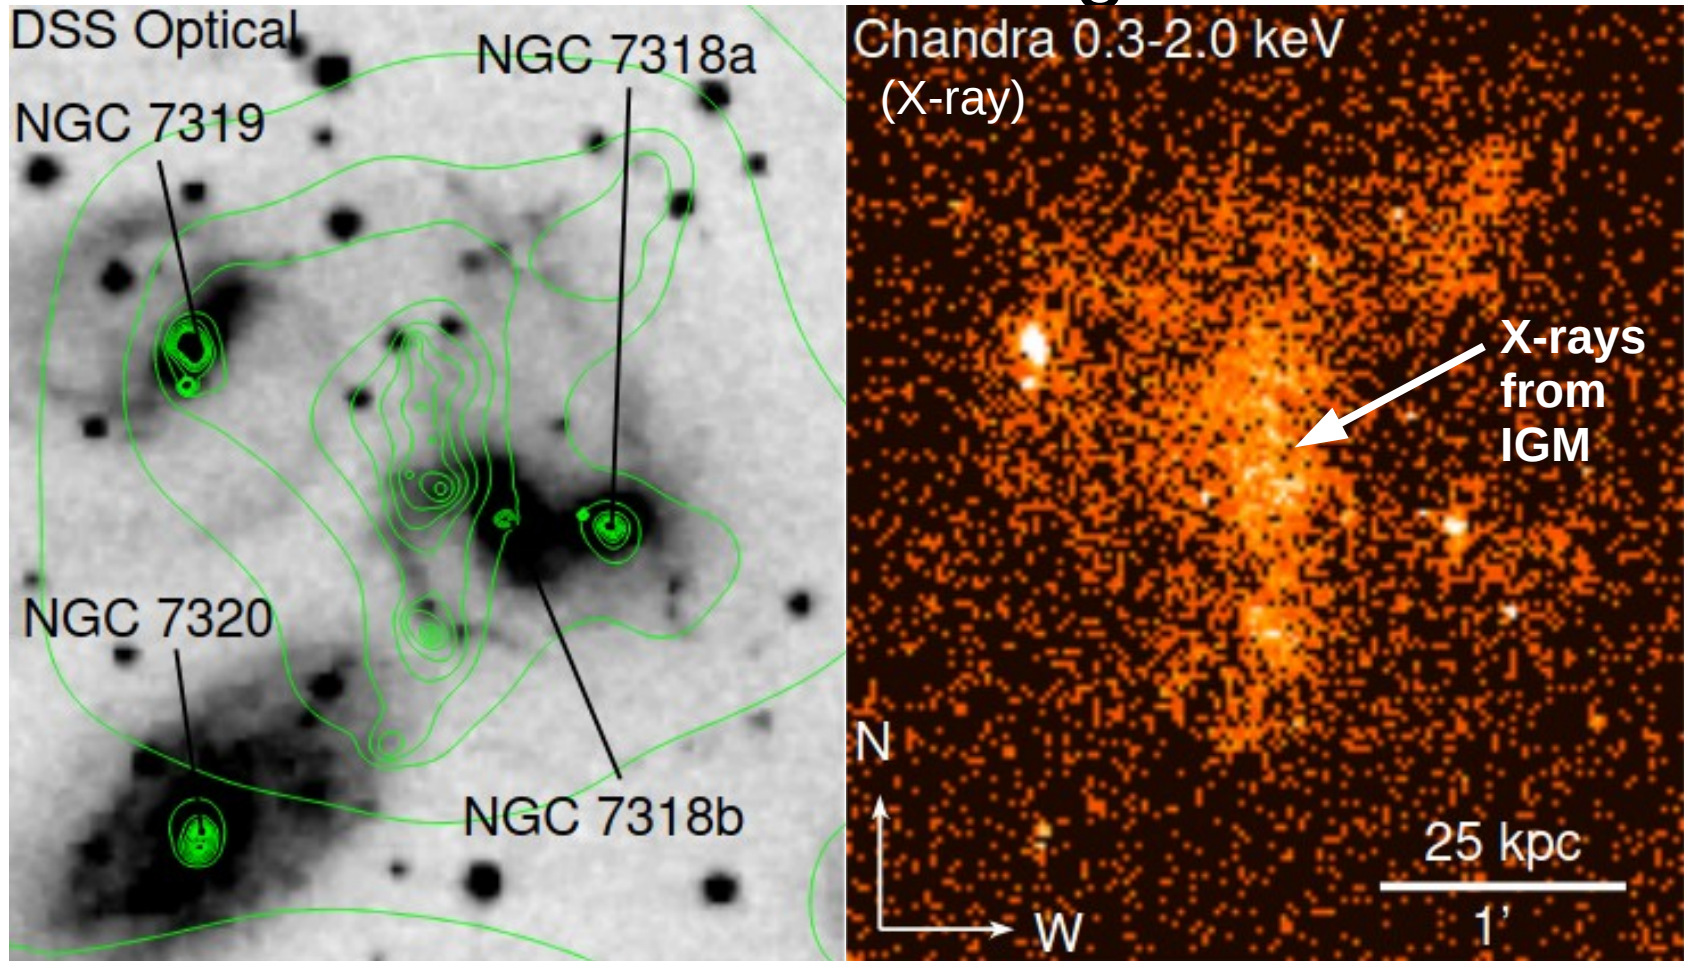

W13L2 – Galaxy Clusters

PSet #7: due Monday, April 25

Virgo Supercluster

Intergalactic Medium in "Stephen's Quintet" (~85 Mpc)

NGC 7319

NGC 7318a

NGC 7318b

NGC 7317

Tidal Tails

NGC 7320
(not physically
associated)

Stephen's Quintet: Lots of X-ray emission where there are no galaxies!

Galaxy Clusters (out to ~600 Mpc)

<https://www.sdss.org/science/orangepie/>