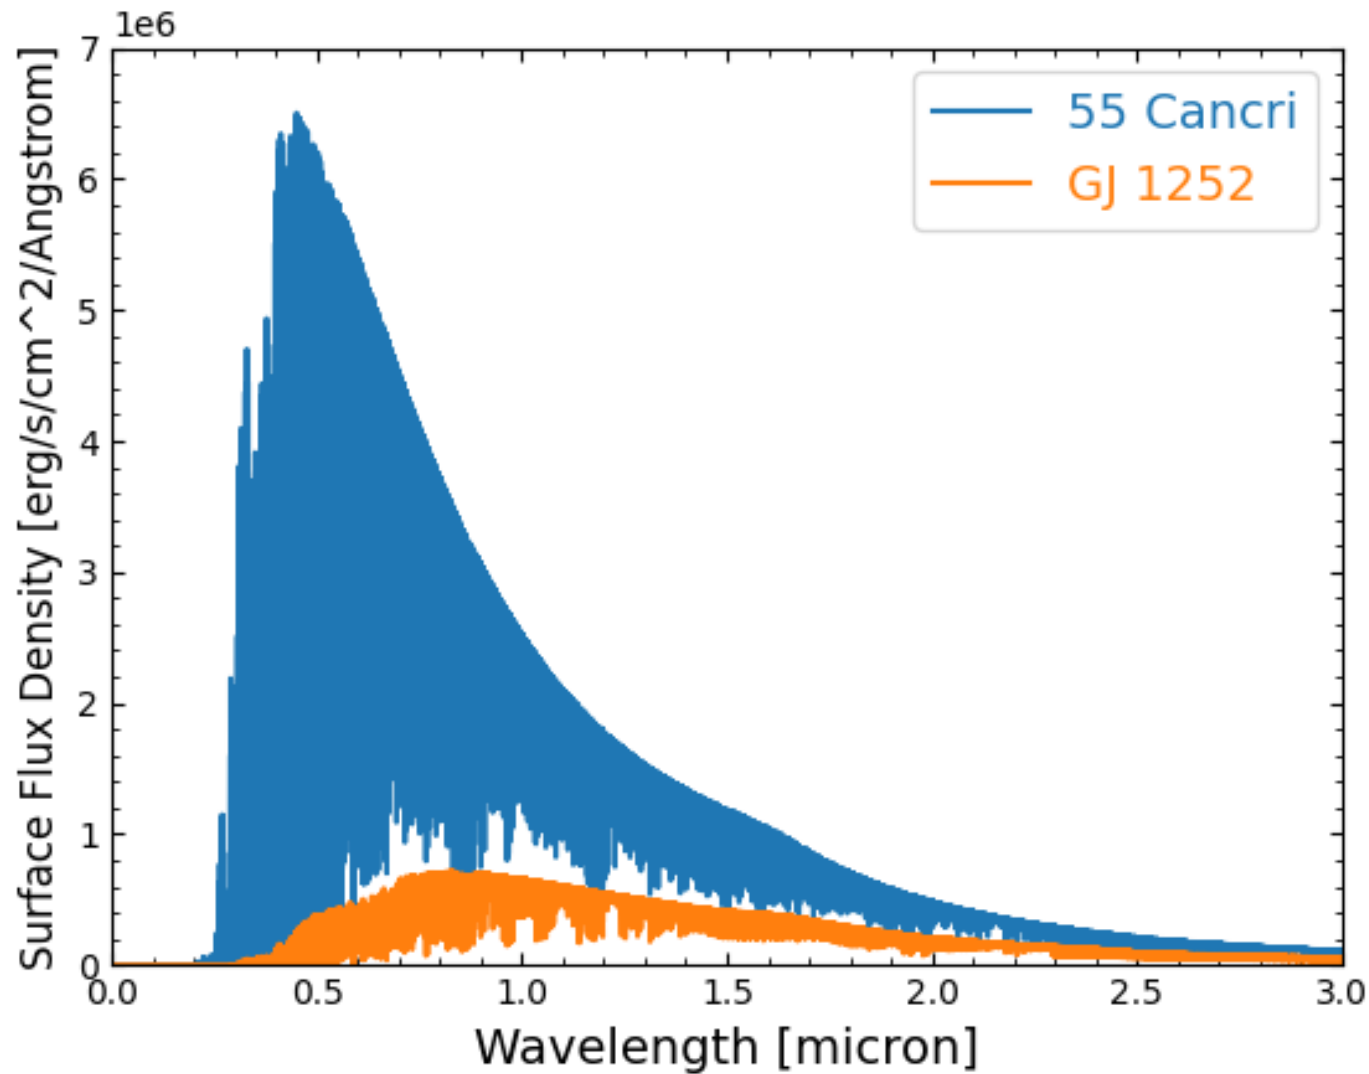

ASTR 691

W01L1: Introductions

Course website

- https://crossfield.ku.edu/A691_2022B/

Stellar Spectra:

Stellar Spectra:

Stellar Spectra: